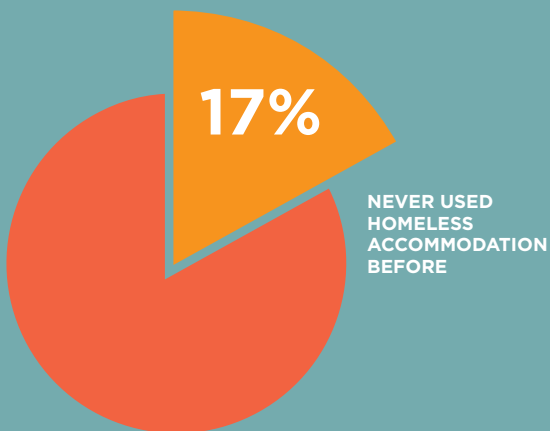

DUBLIN REGION HOMELESS ACCOMMODATION USE

Quarter 3 | July - September 2017

4,710

Q3
2017

adult individuals
accessed
homeless
accommodation

MOVED TO HOUSING

Q3
2017

FIRST TIME IN HOMELESS ACCOMMODATION

Q3
2017

HOW MANY ADULTS ON ONE NIGHT?

Q3
2017

30th September 2017

3,315

The Dublin Region Homeless Executive is provided by Dublin City Council as the lead statutory local authority in the response to homelessness in Dublin and adopts a shared service approach across South Dublin County Council, Fingal County Council and Dún Laoghaire-Rathdown County Council.