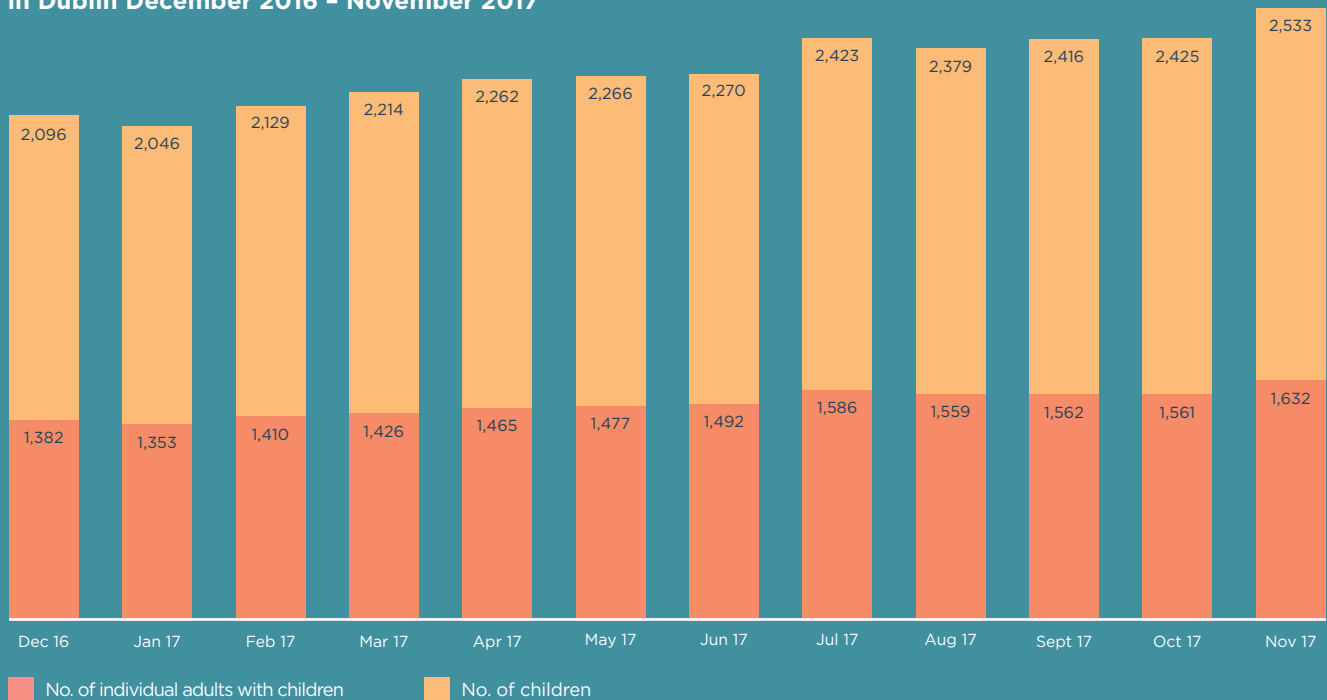

DUBLIN REGION FAMILIES WHO ARE HOMELESS

November (week of 20th - 26th) 2017

IN HOTELS

758 FAMILIES
WITH
1577 CHILDREN

IN HOMELESS
ACCOMMODATION

430 FAMILIES
WITH
956 CHILDREN

1188

FAMILIES

WITH **2533** CHILDREN

IN HOMELESS ACCOMMODATION

Number of adults with children who are homeless
in Dublin December 2016 - November 2017

The Dublin Region Homeless Executive is provided by Dublin City Council as the lead statutory local authority in the response to homelessness in Dublin and adopts a shared service approach across South Dublin County Council, Fingal County Council and Dún Laoghaire-Rathdown County Council.