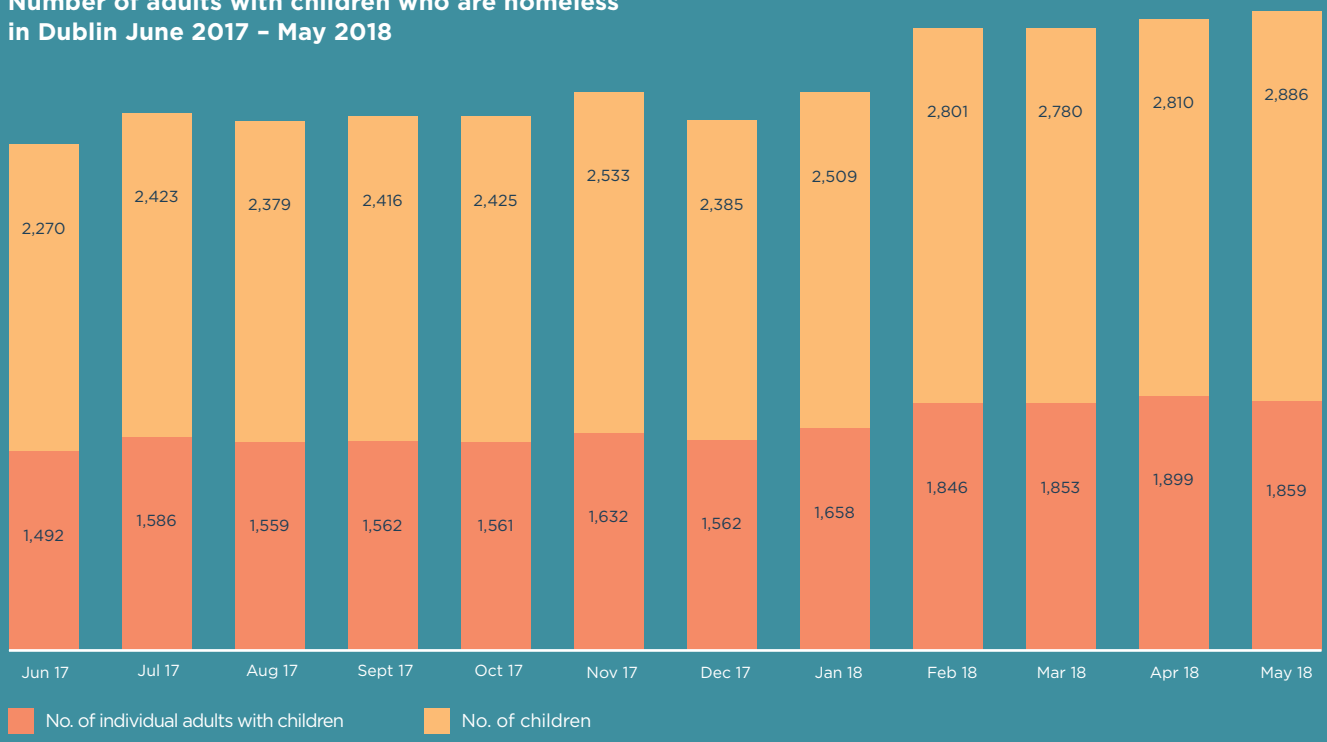

Number of adults with children who are homeless in Dublin June 2017 - May 2018

The Dublin Region Homeless Executive is provided by Dublin City Council as the lead statutory local authority in the response to homelessness in Dublin and adopts a shared service approach across South Dublin County Council, Fingal County Council and Dún Laoghaire-Rathdown County Council.

For more information please see www.homelessdublin.ie