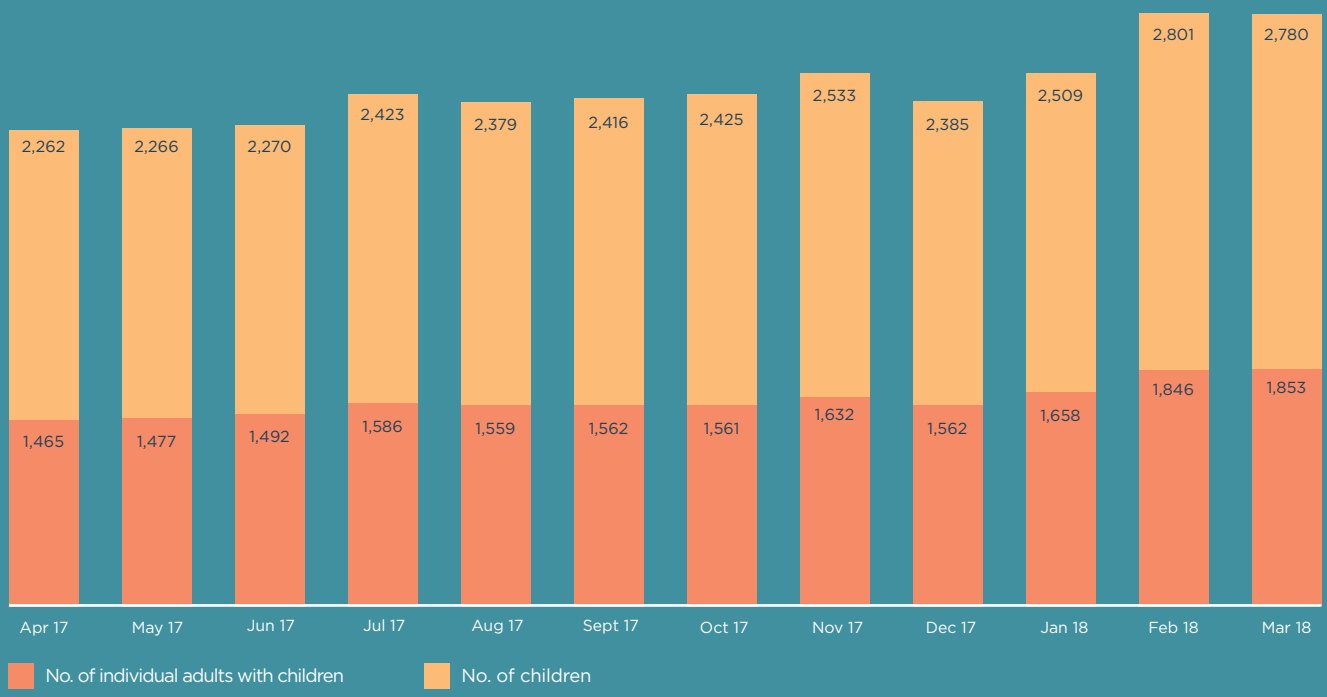

DUBLIN REGION FAMILIES WHO ARE HOMELESS

March (Week of 19th - 25th) 2018

IN HOTELS

778 FAMILIES
WITH
1644 CHILDREN

IN HOMELESS
ACCOMMODATION

551 FAMILIES
WITH
1136 CHILDREN

1329

FAMILIES

WITH **2780** CHILDREN

IN HOMELESS ACCOMMODATION

Number of adults with children who are homeless in Dublin April 2017 - March 2018

The Dublin Region Homeless Executive is provided by Dublin City Council as the lead statutory local authority in the response to homelessness in Dublin and adopts a shared service approach across South Dublin County Council, Fingal County Council and Dún Laoghaire-Rathdown County Council.