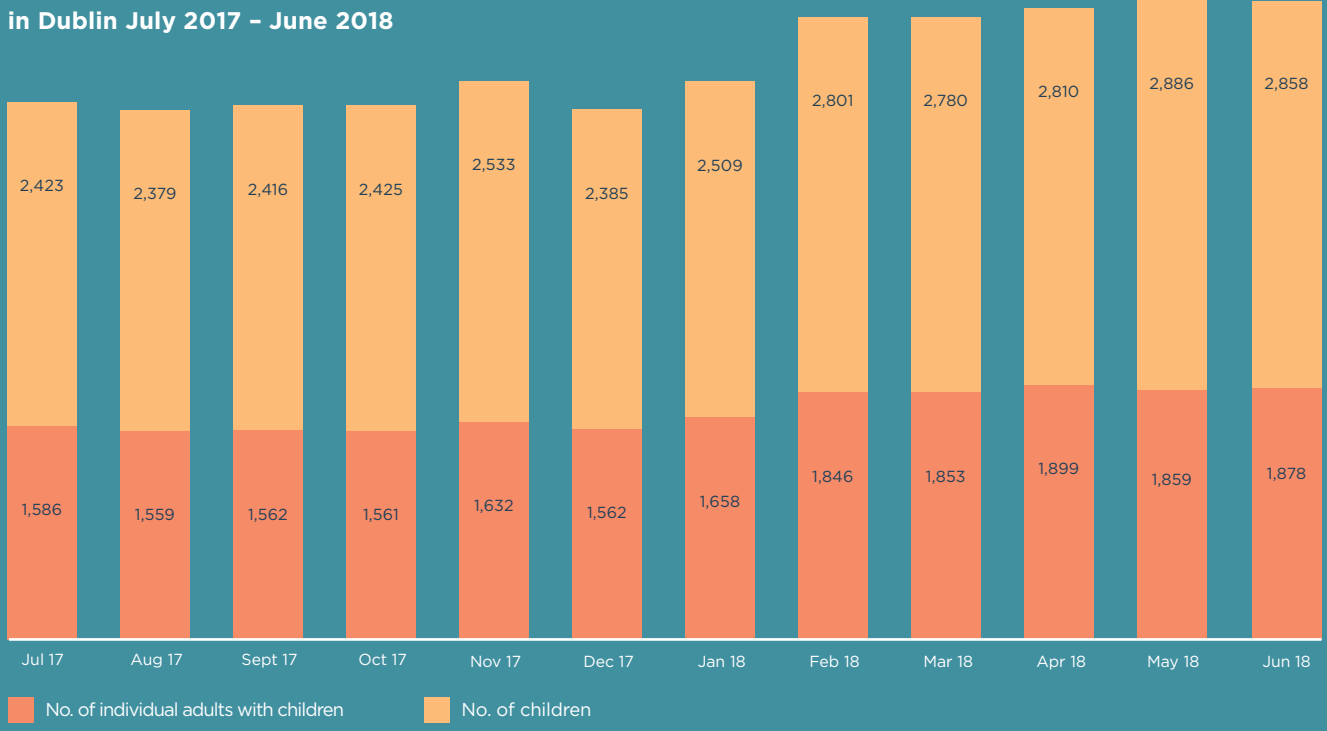

DUBLIN REGION FAMILIES WHO ARE HOMELESS

June (Week of 18th-24th) 2018

IN HOTELS

822 FAMILIES
WITH
1782 CHILDREN

IN HOMELESS
ACCOMMODATION

530 FAMILIES
WITH
1076 CHILDREN

1352

FAMILIES

WITH **2858** CHILDREN

IN HOMELESS ACCOMMODATION

Number of adults with children who are homeless
in Dublin July 2017 - June 2018

The Dublin Region Homeless Executive is provided by Dublin City Council as the lead statutory local authority in the response to homelessness in Dublin and adopts a shared service approach across South Dublin County Council, Fingal County Council and Dún Laoghaire-Rathdown County Council.