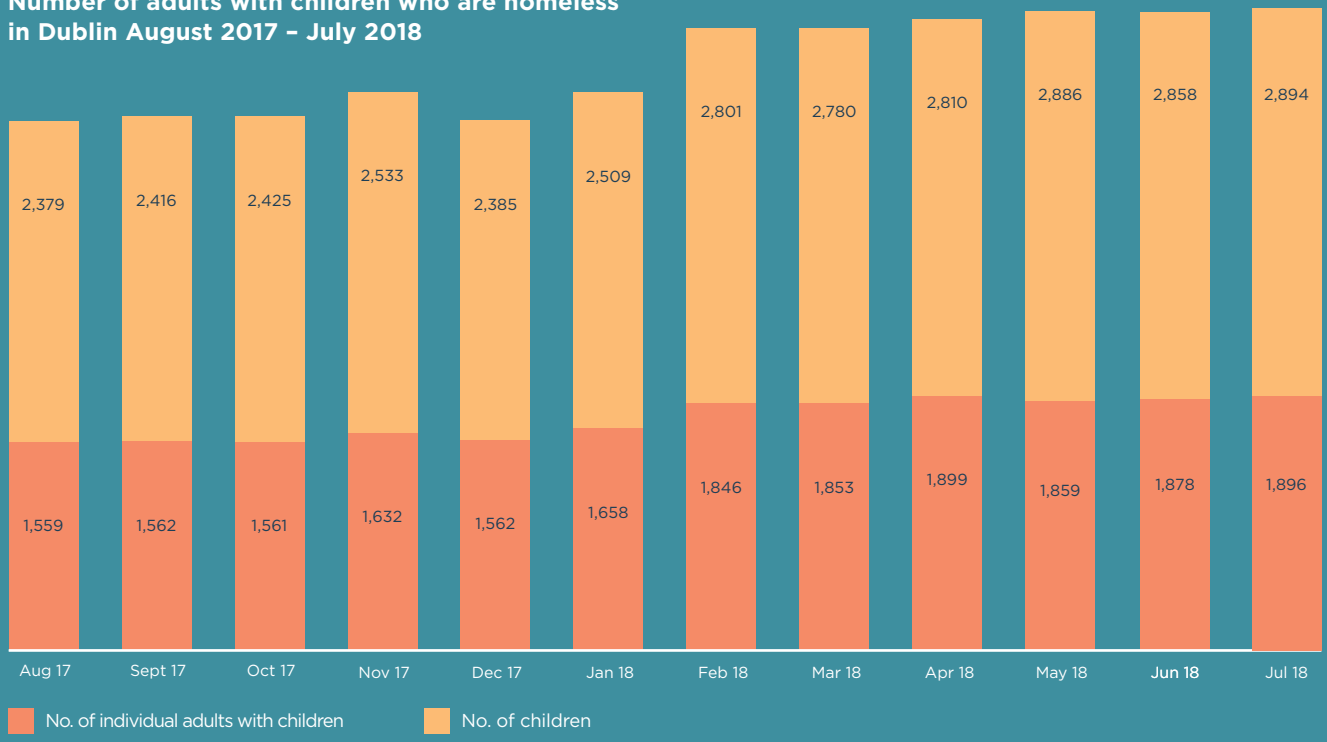

# DUBLIN REGION FAMILIES WHO ARE HOMELESS

July (Week of 23rd - 29th) 2018

IN HOTELS

**811** FAMILIES  
WITH  
**1764** CHILDREN

IN HOMELESS  
ACCOMMODATION

**556** FAMILIES  
WITH  
**1130** CHILDREN

**1367**

FAMILIES

WITH **2894** CHILDREN

IN HOMELESS ACCOMMODATION

Number of adults with children who are homeless  
in Dublin August 2017 - July 2018

The Dublin Region Homeless Executive is provided by Dublin City Council as the lead statutory local authority in the response to homelessness in Dublin and adopts a shared service approach across South Dublin County Council, Fingal County Council and Dún Laoghaire-Rathdown County Council.