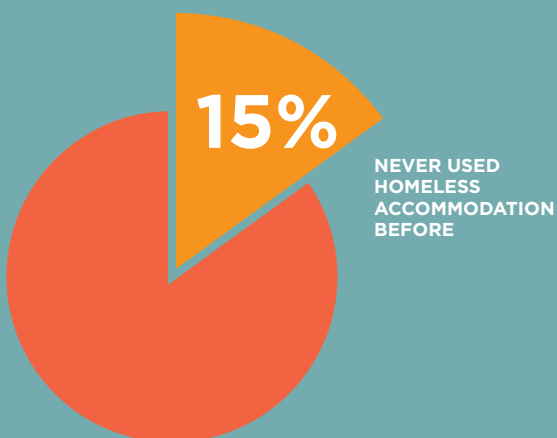

FIRST TIME IN HOMELESS ACCOMMODATION

Q4
2015