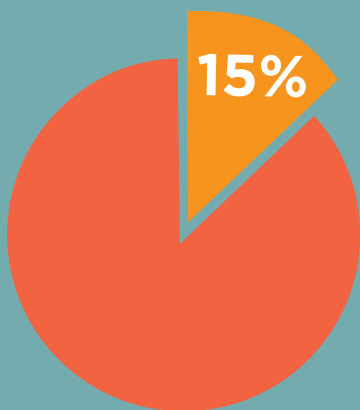

FIRST TIME IN HOMELESS ACCOMMODATION

Q2
2015

NEVER USED
HOMELESS
ACCOMMODATION
BEFORE