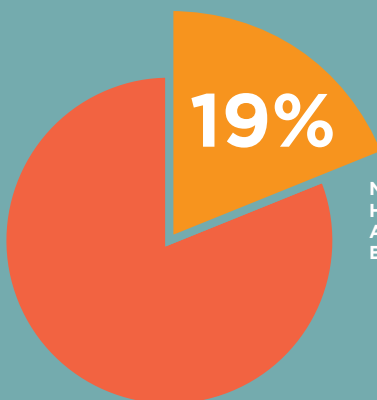

FIRST TIME IN HOMELESS ACCOMMODATION

Q1
2015

NEVER USED
HOMELESS
ACCOMMODATION
BEFORE