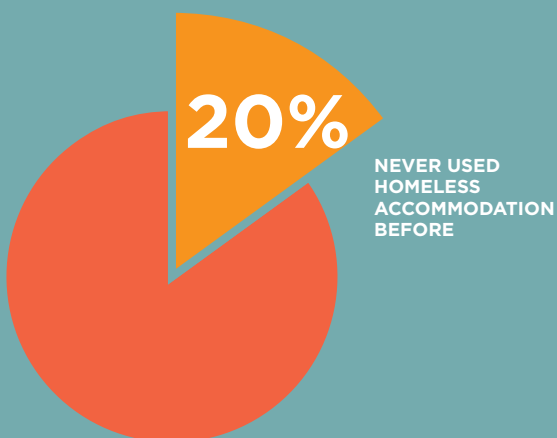

FIRST TIME IN HOMELESS ACCOMMODATION

Q1
2016