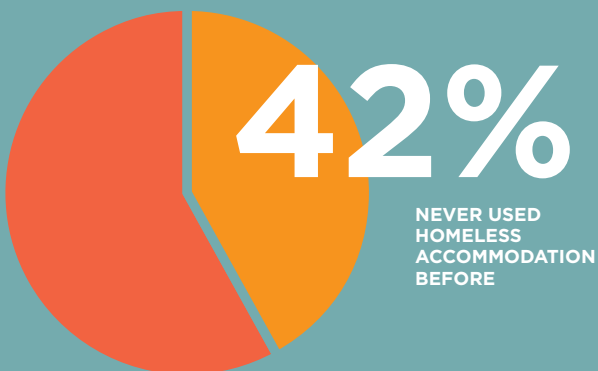

DUBLIN REGION HOMELESS ACCOMMODATION USE

January to December 2016

2016
6,314

adult individuals
accessed homeless
accommodation

MOVING TO HOUSING

2016

FIRST TIME IN HOMELESS ACCOMMODATION

2016

HOW MANY ADULTS ON ONE NIGHT?

2016

31st December 2016

The Dublin Region Homeless Executive is provided by Dublin City Council as the lead statutory local authority in the response to homelessness in Dublin and adopts a shared service approach across South Dublin County Council, Fingal County Council and Dún Laoghaire-Rathdown County Council.