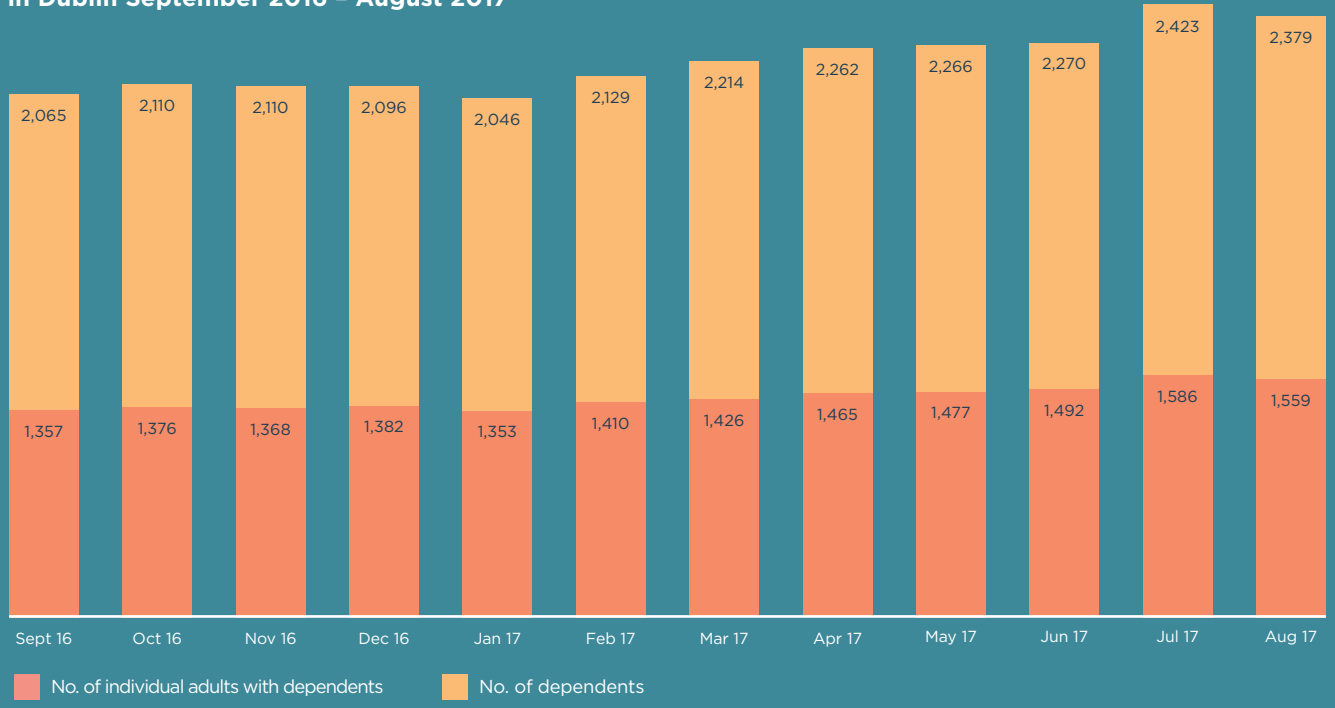

Number of adults with dependents who are homeless in Dublin September 2016 - August 2017

The Dublin Region Homeless Executive is provided by Dublin City Council as the lead statutory local authority in the response to homelessness in Dublin and adopts a shared service approach across South Dublin County Council, Fingal County Council and Dún Laoghaire-Rathdown County Council.

For more information please see www.homelessdublin.ie