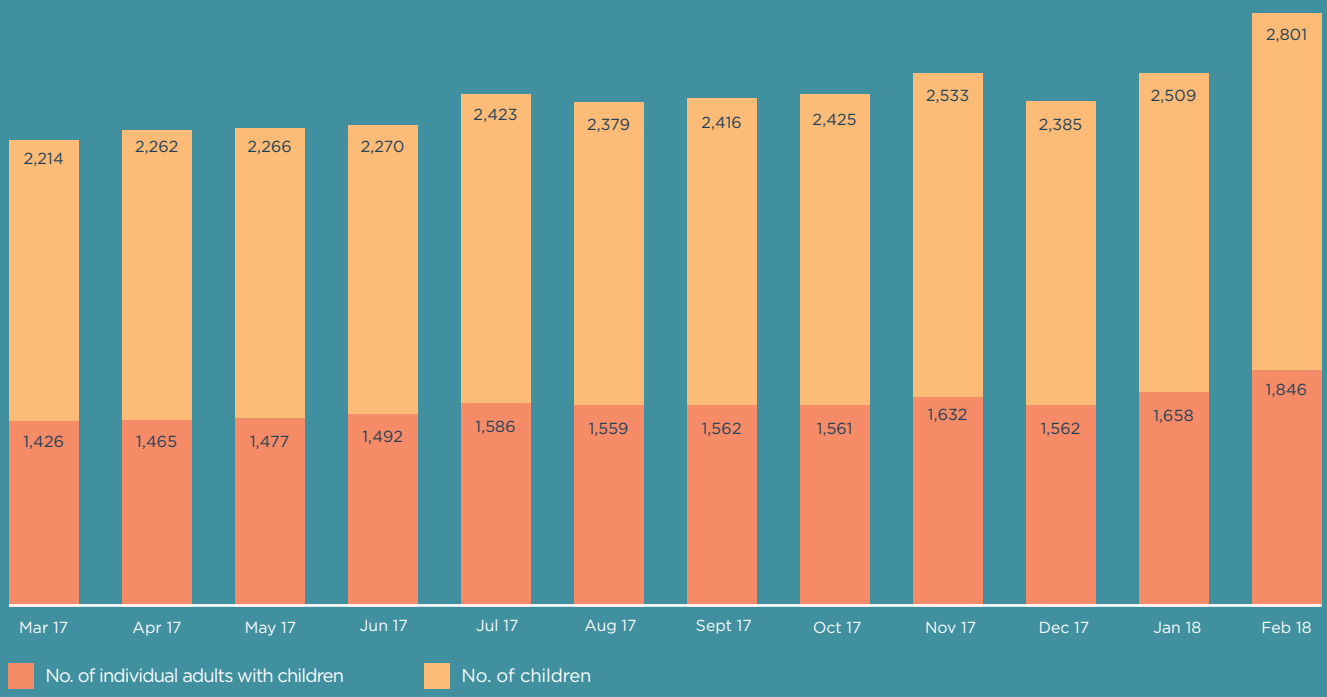

DUBLIN REGION FAMILIES WHO ARE HOMELESS

February (Week of 19th - 25th) 2018

IN HOTELS

731 FAMILIES
WITH **1528 CHILDREN**

IN HOMELESS ACCOMMODATION

598 FAMILIES
WITH **1273 CHILDREN**

1329 FAMILIES
WITH **2801 CHILDREN**
IN HOMELESS ACCOMMODATION

Number of adults with children who are homeless in Dublin March 2017 - February 2018

The Dublin Region Homeless Executive is provided by Dublin City Council as the lead statutory local authority in the response to homelessness in Dublin and adopts a shared service approach across South Dublin County Council, Fingal County Council and Dún Laoghaire-Rathdown County Council.