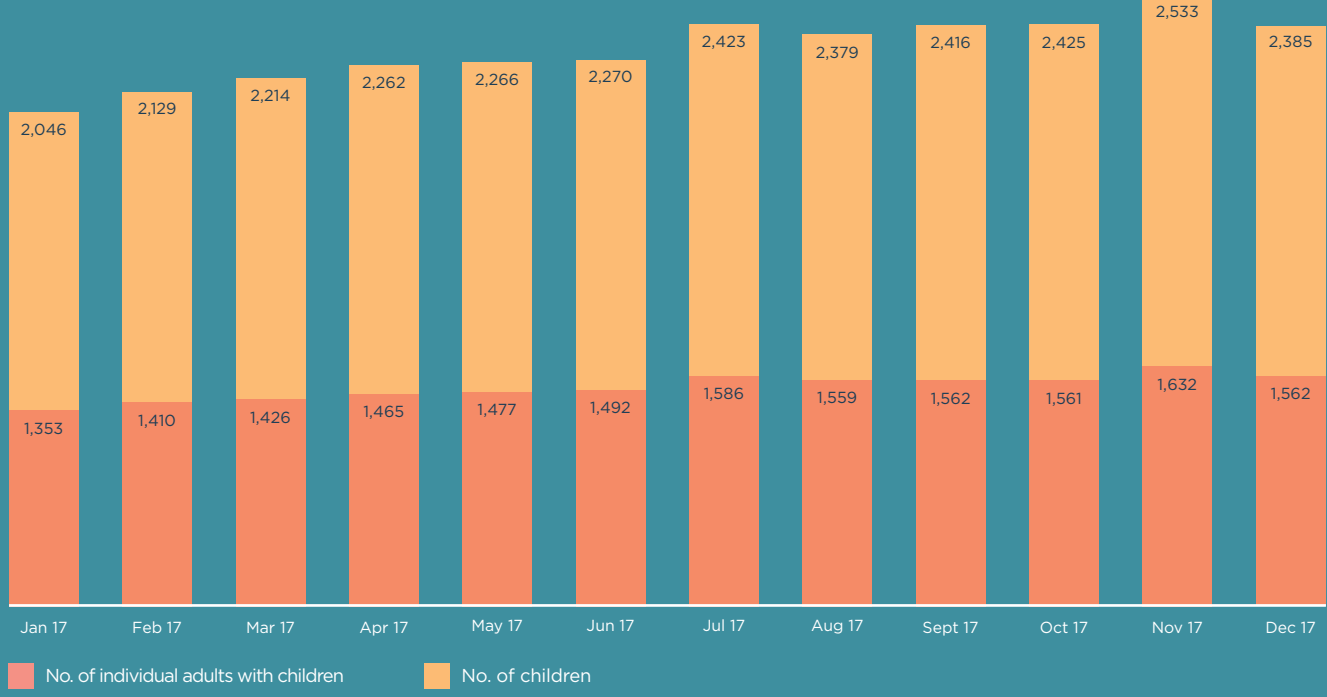

DUBLIN REGION FAMILIES WHO ARE HOMELESS

December (week of 25th-31st) 2017

IN HOTELS

688 FAMILIES
WITH
1445 CHILDREN

IN HOMELESS ACCOMMODATION

433 FAMILIES
WITH
940 CHILDREN

1121
FAMILIES
WITH **2385** CHILDREN
IN HOMELESS ACCOMMODATION

Number of adults with children who are homeless in Dublin January 2017 - December 2017

The Dublin Region Homeless Executive is provided by Dublin City Council as the lead statutory local authority in the response to homelessness in Dublin and adopts a shared service approach across South Dublin County Council, Fingal County Council and Dún Laoghaire-Rathdown County Council.