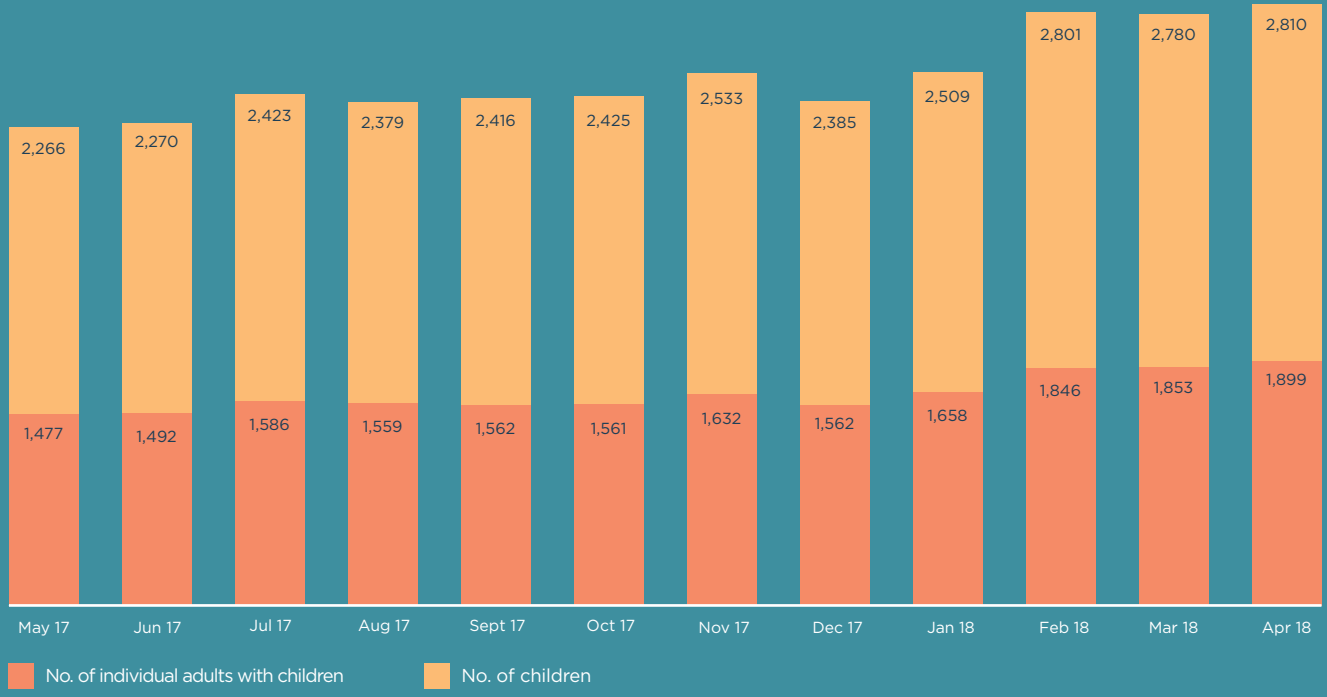

DUBLIN REGION FAMILIES WHO ARE HOMELESS

April (Week of 23rd - 29th) 2018

IN HOTELS

830 FAMILIES
WITH
1764 CHILDREN

IN HOMELESS
ACCOMMODATION

521 FAMILIES
WITH
1046 CHILDREN

1351
FAMILIES
WITH **2810** CHILDREN
IN HOMELESS ACCOMMODATION

Number of adults with children who are homeless
in Dublin May 2017 - April 2018

The Dublin Region Homeless Executive is provided by Dublin City Council as the lead statutory local authority in the response to homelessness in Dublin and adopts a shared service approach across South Dublin County Council, Fingal County Council and Dún Laoghaire-Rathdown County Council.