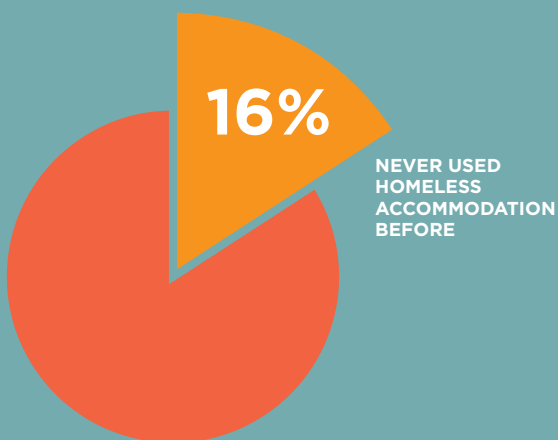

DUBLIN REGION HOMELESS ACCOMMODATION USE

Quarter 2 | April - June 2017

4,531

Q2
2017

adult individuals
accessed
homeless
accommodation

MOVED TO HOUSING

Q2
2017

FIRST TIME IN HOMELESS ACCOMMODATION

Q2
2017

HOW MANY ADULTS ON ONE NIGHT?

Q2
2017

30th June 2017

3,280

The Dublin Region Homeless Executive is provided by Dublin City Council as the lead statutory local authority in the response to homelessness in Dublin and adopts a shared service approach across South Dublin County Council, Fingal County Council and Dún Laoghaire-Rathdown County Council.