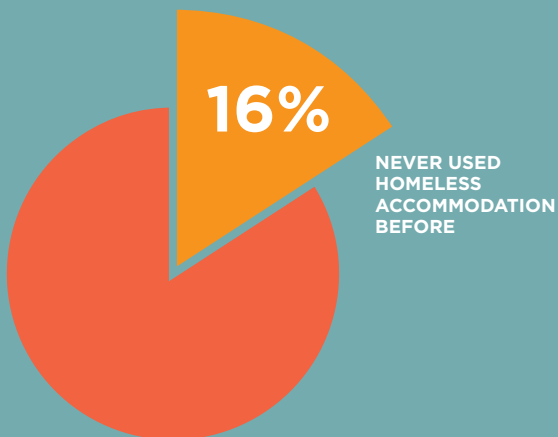

DUBLIN REGION HOMELESS ACCOMMODATION USE

Quarter 1 | January - March 2017

4,391

Q1
2017

adult individuals
accessed
homeless
accommodation

MOVED TO HOUSING

Q1
2017

FIRST TIME IN HOMELESS ACCOMMODATION

Q1
2017

HOW MANY ADULTS ON ONE NIGHT?

Q1
2017

31st March 2017

3,118

The Dublin Region Homeless Executive is provided by Dublin City Council as the lead statutory local authority in the response to homelessness in Dublin and adopts a shared service approach across South Dublin County Council, Fingal County Council and Dún Laoghaire-Rathdown County Council.